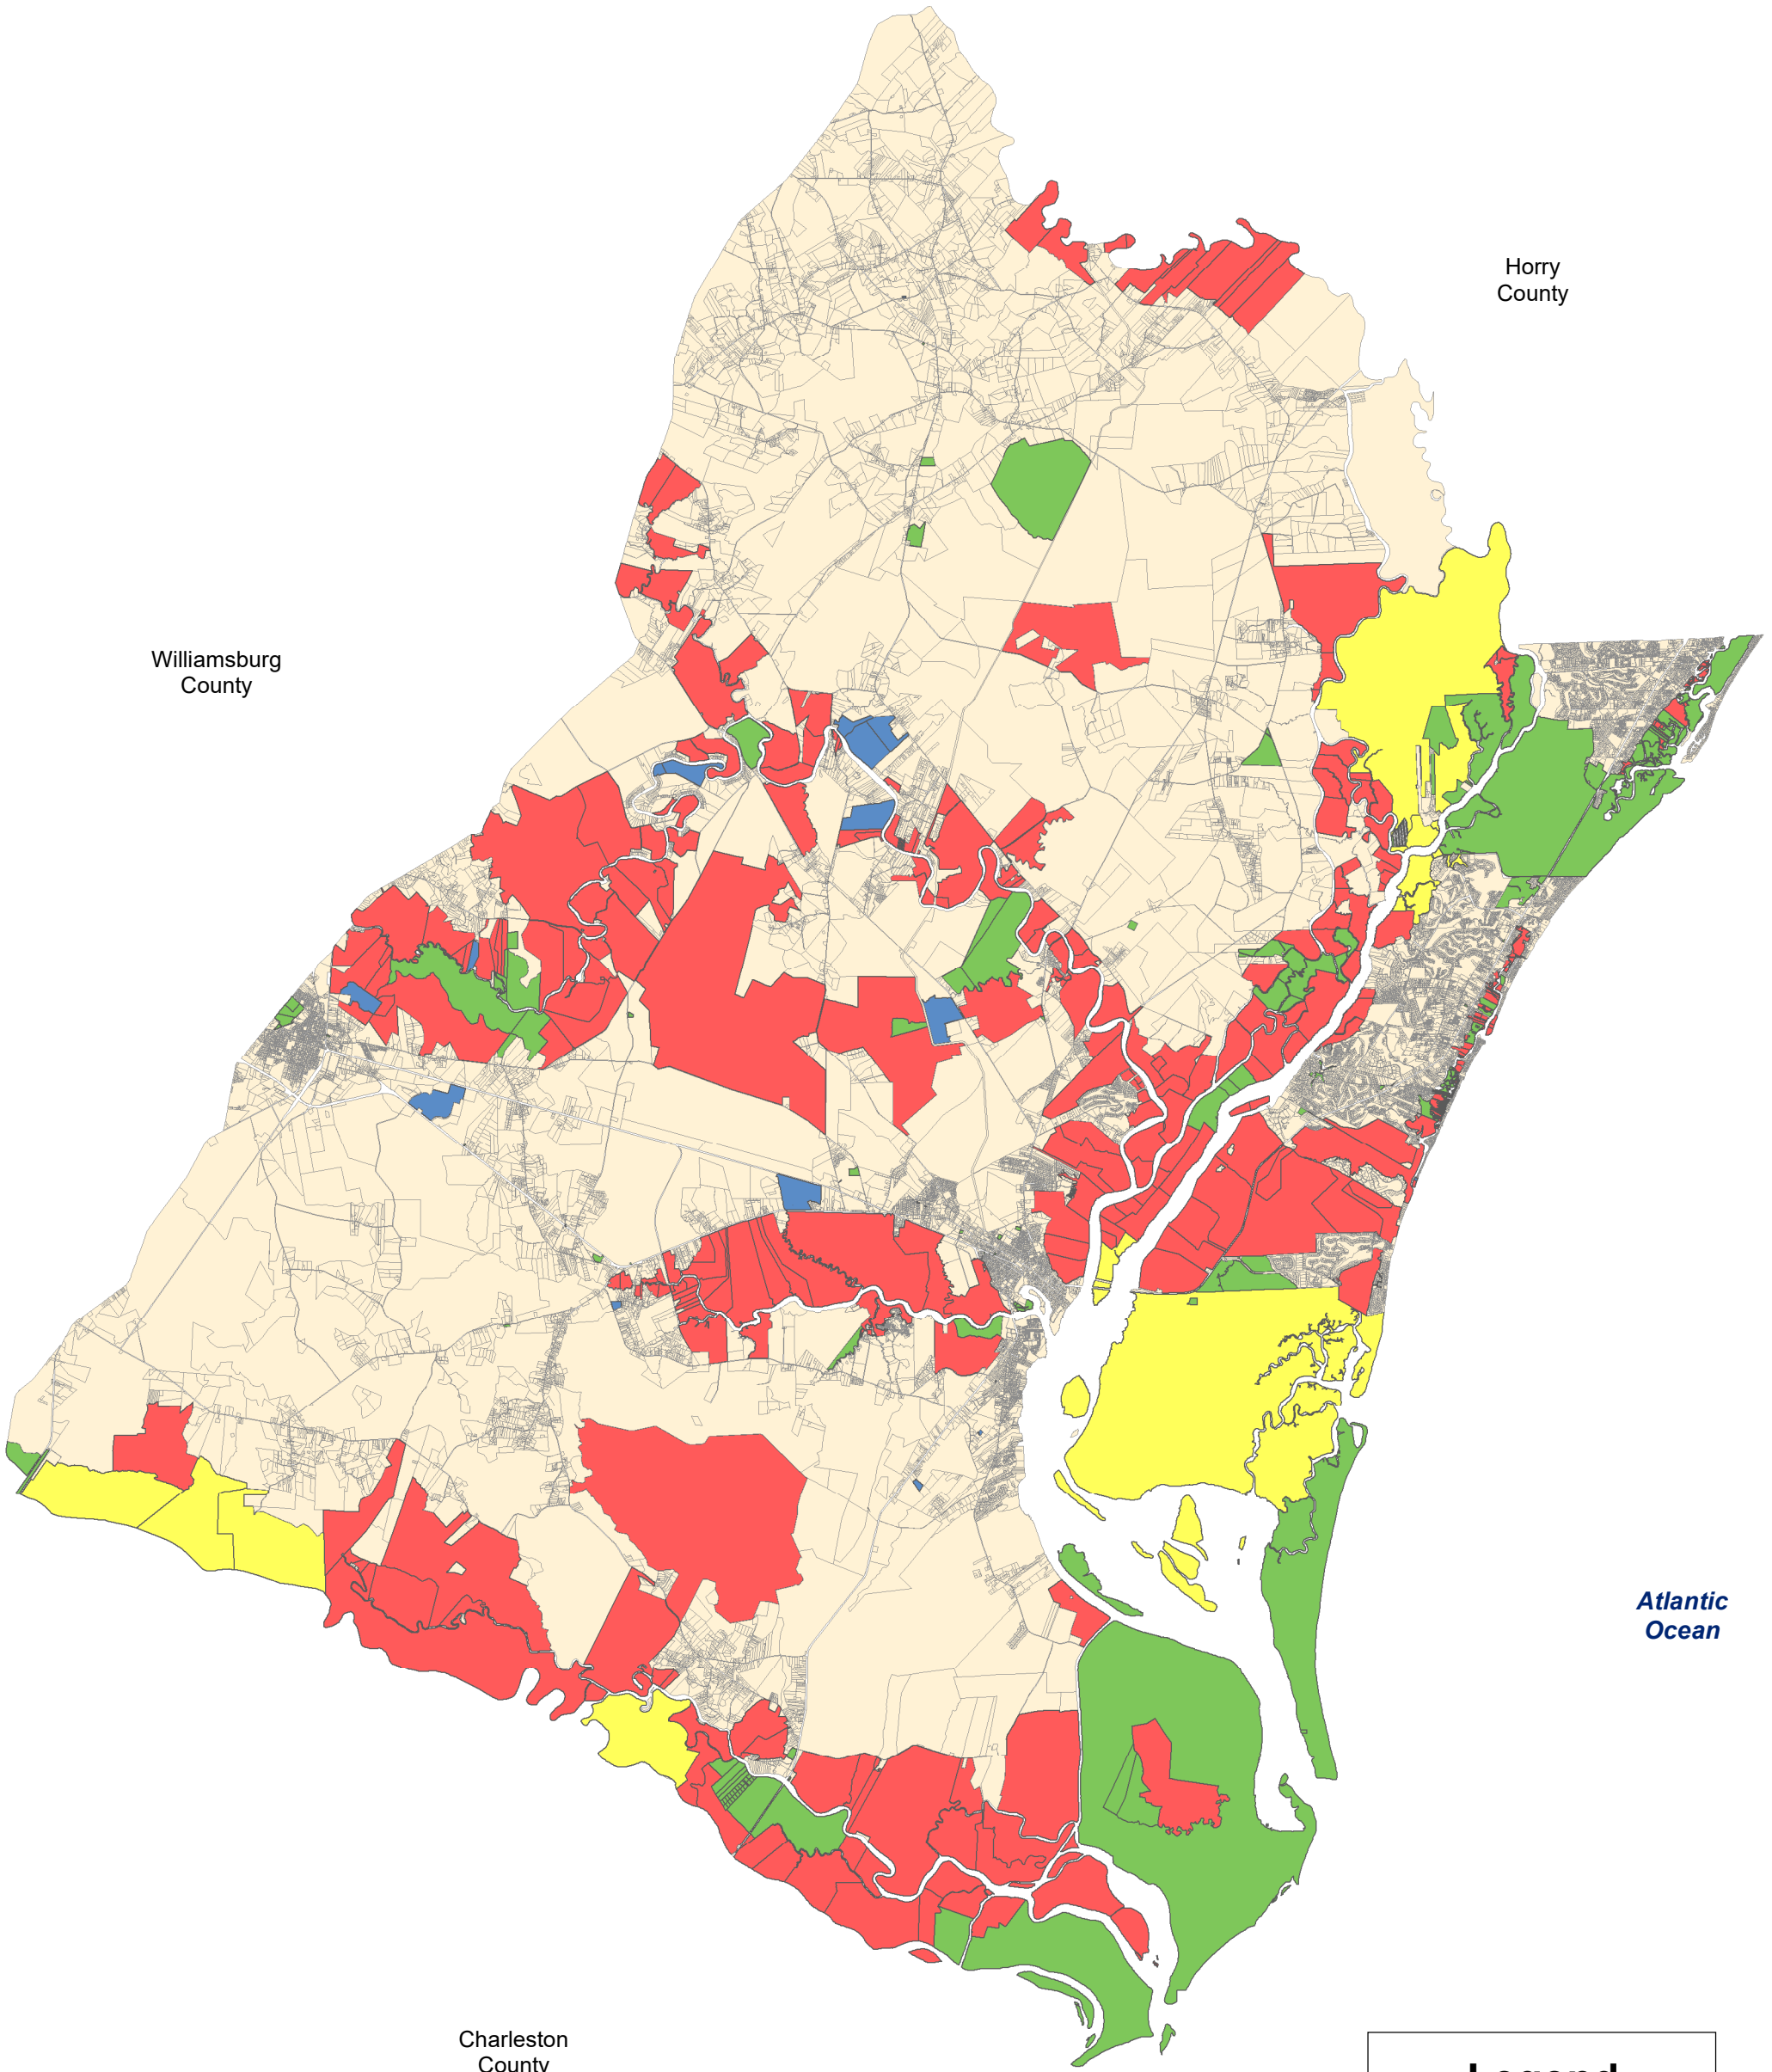

Georgetown County, SC

Open Space Preservation Map

Williamsburg
County

Horry
County

Atlantic
Ocean

Charleston
County

Legend

-  County Parcels
- Owner_Type**
-  NonProfit
-  Private
-  County
-  State

0 0.75 1.5 3 4.5 6 Miles

DISCLAIMER: This map is a geographical representation of data obtained from various sources. All efforts have been made to warrant the accuracy of this map. However, Georgetown County disclaims all responsibility and liability of the use of this map.