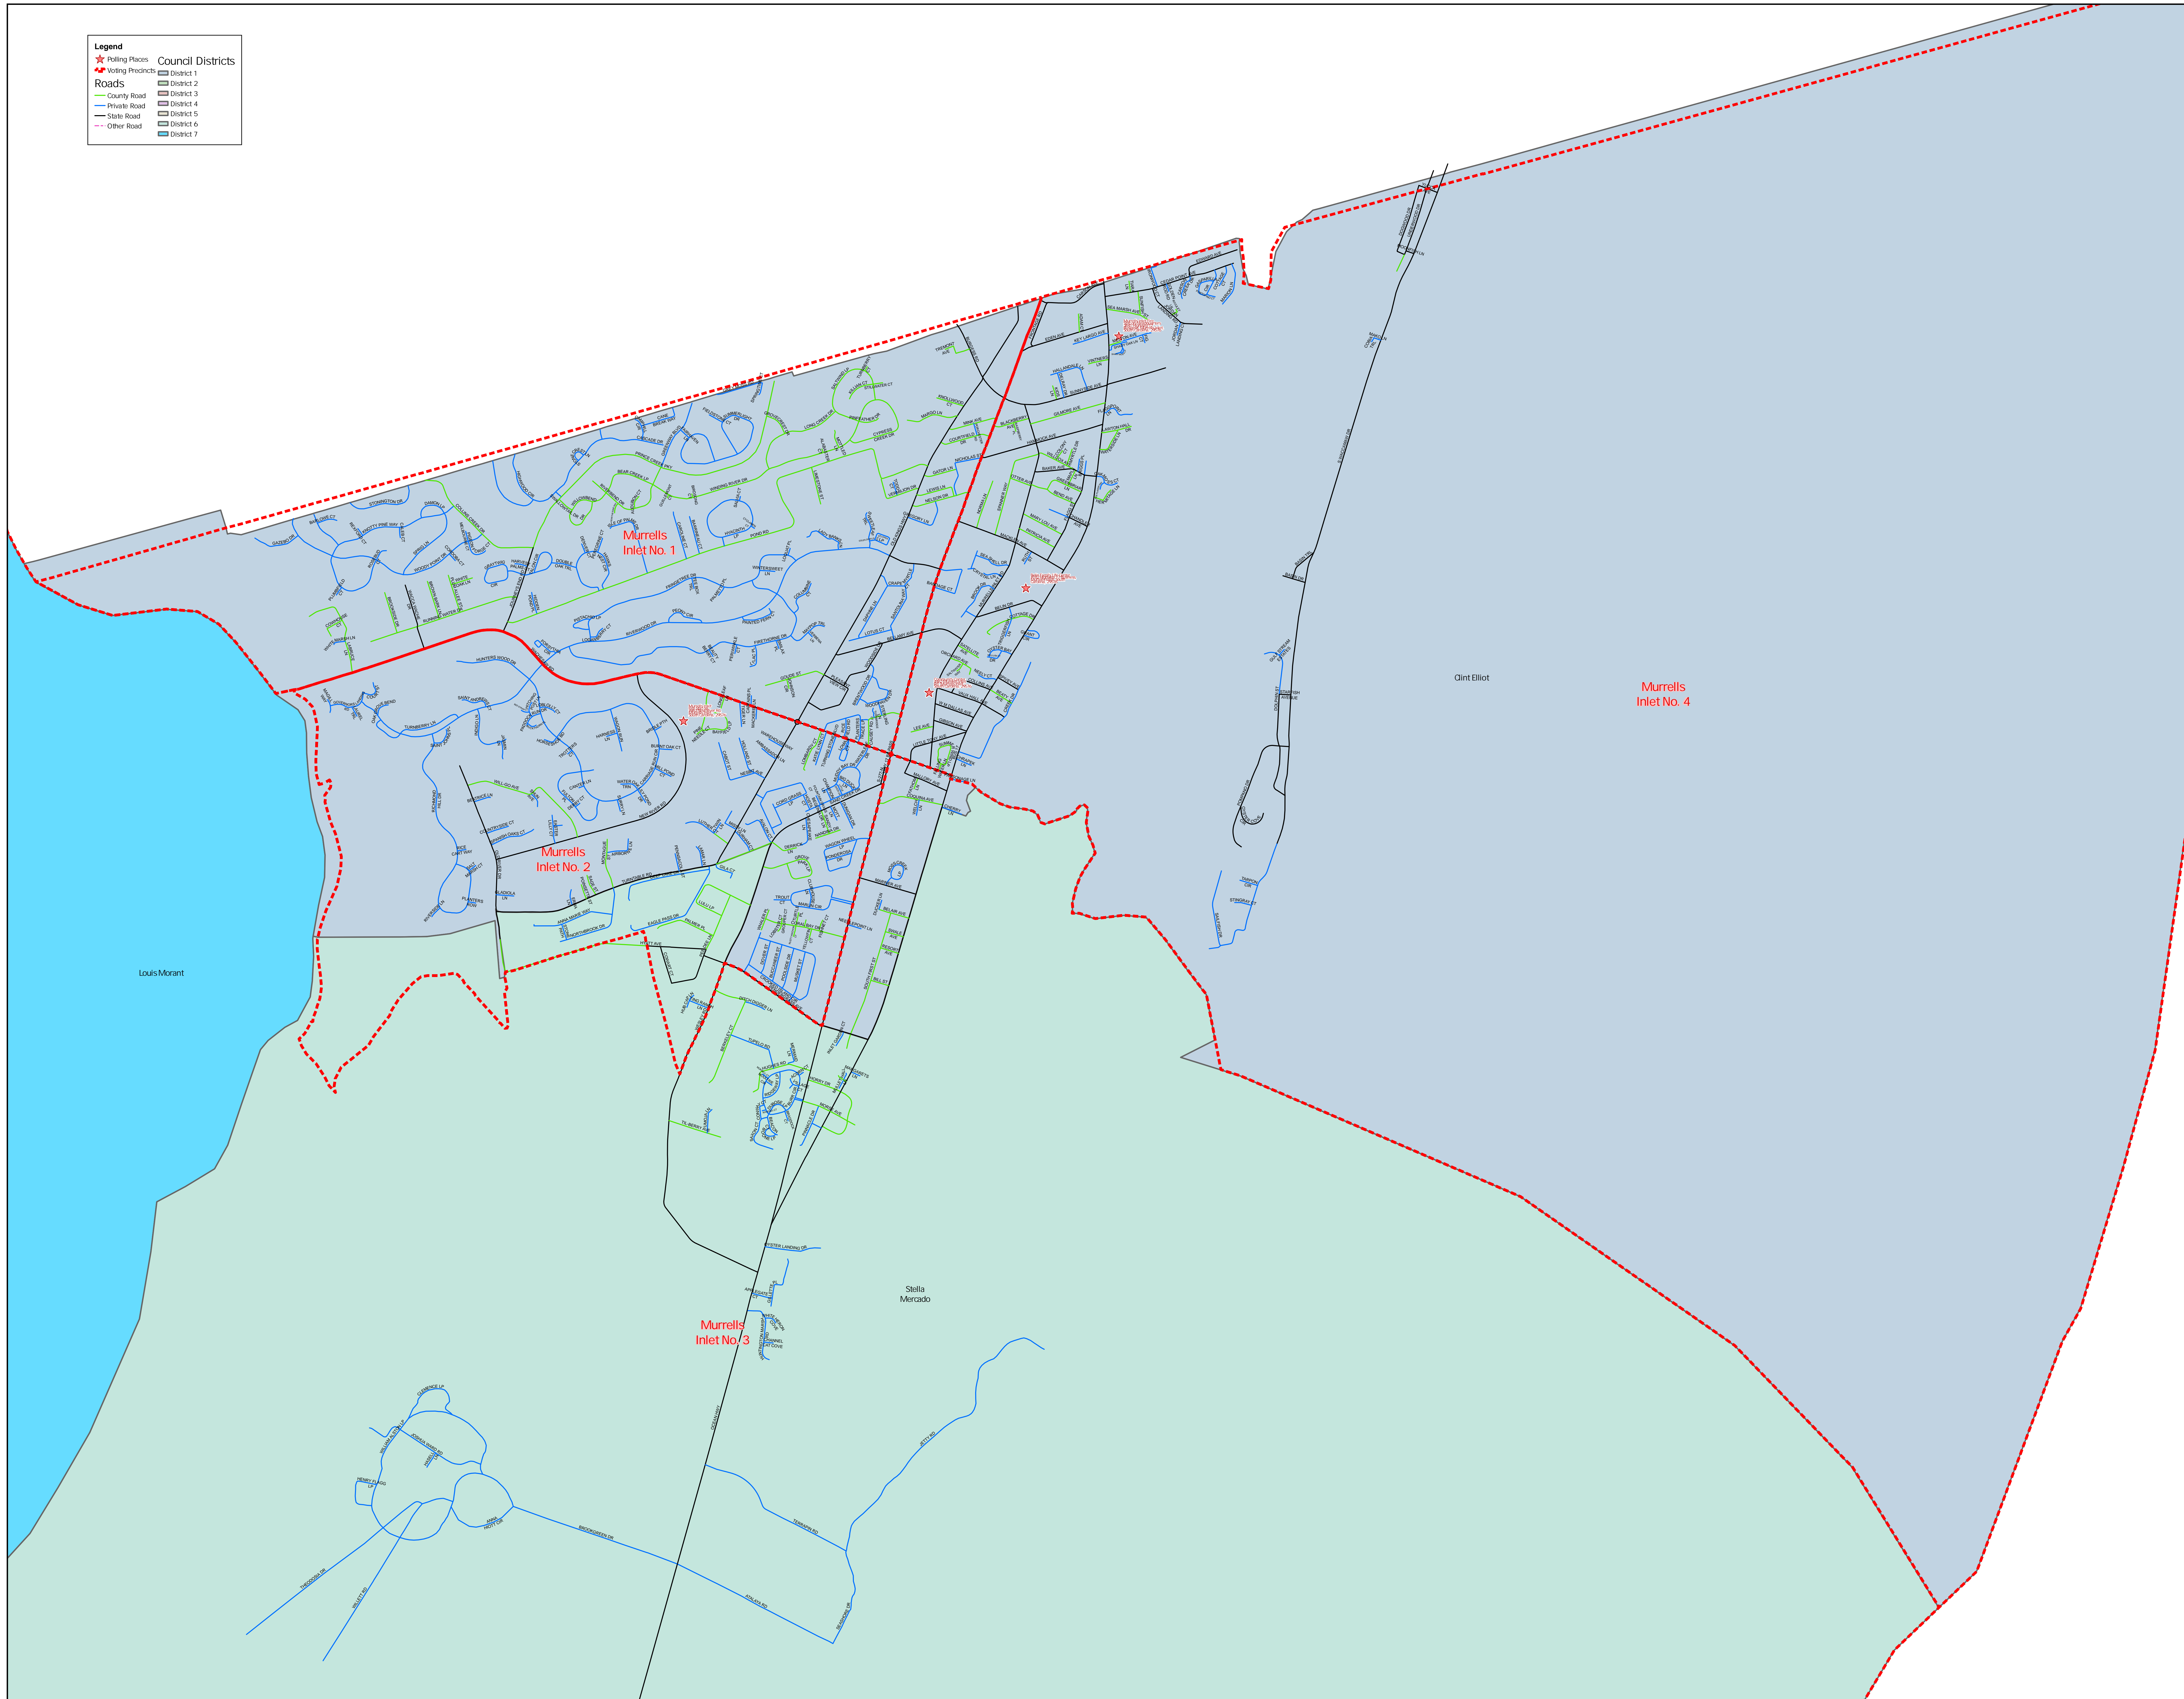

Legend

★ Polling Places
★ Voting Precincts

Council Districts

- District 1
- District 2
- District 3
- District 4
- District 5
- District 6
- District 7

Roads

- County Road
- Private Road
- State Road
- Other Road

SCALE:
1" = 1,200'
1" = 1,000'

PROJECT: GEORGETOWN COUNTY
TITLE: VOTER REGISTRATION
DATE: 9/23/2024
SHEET: M-04