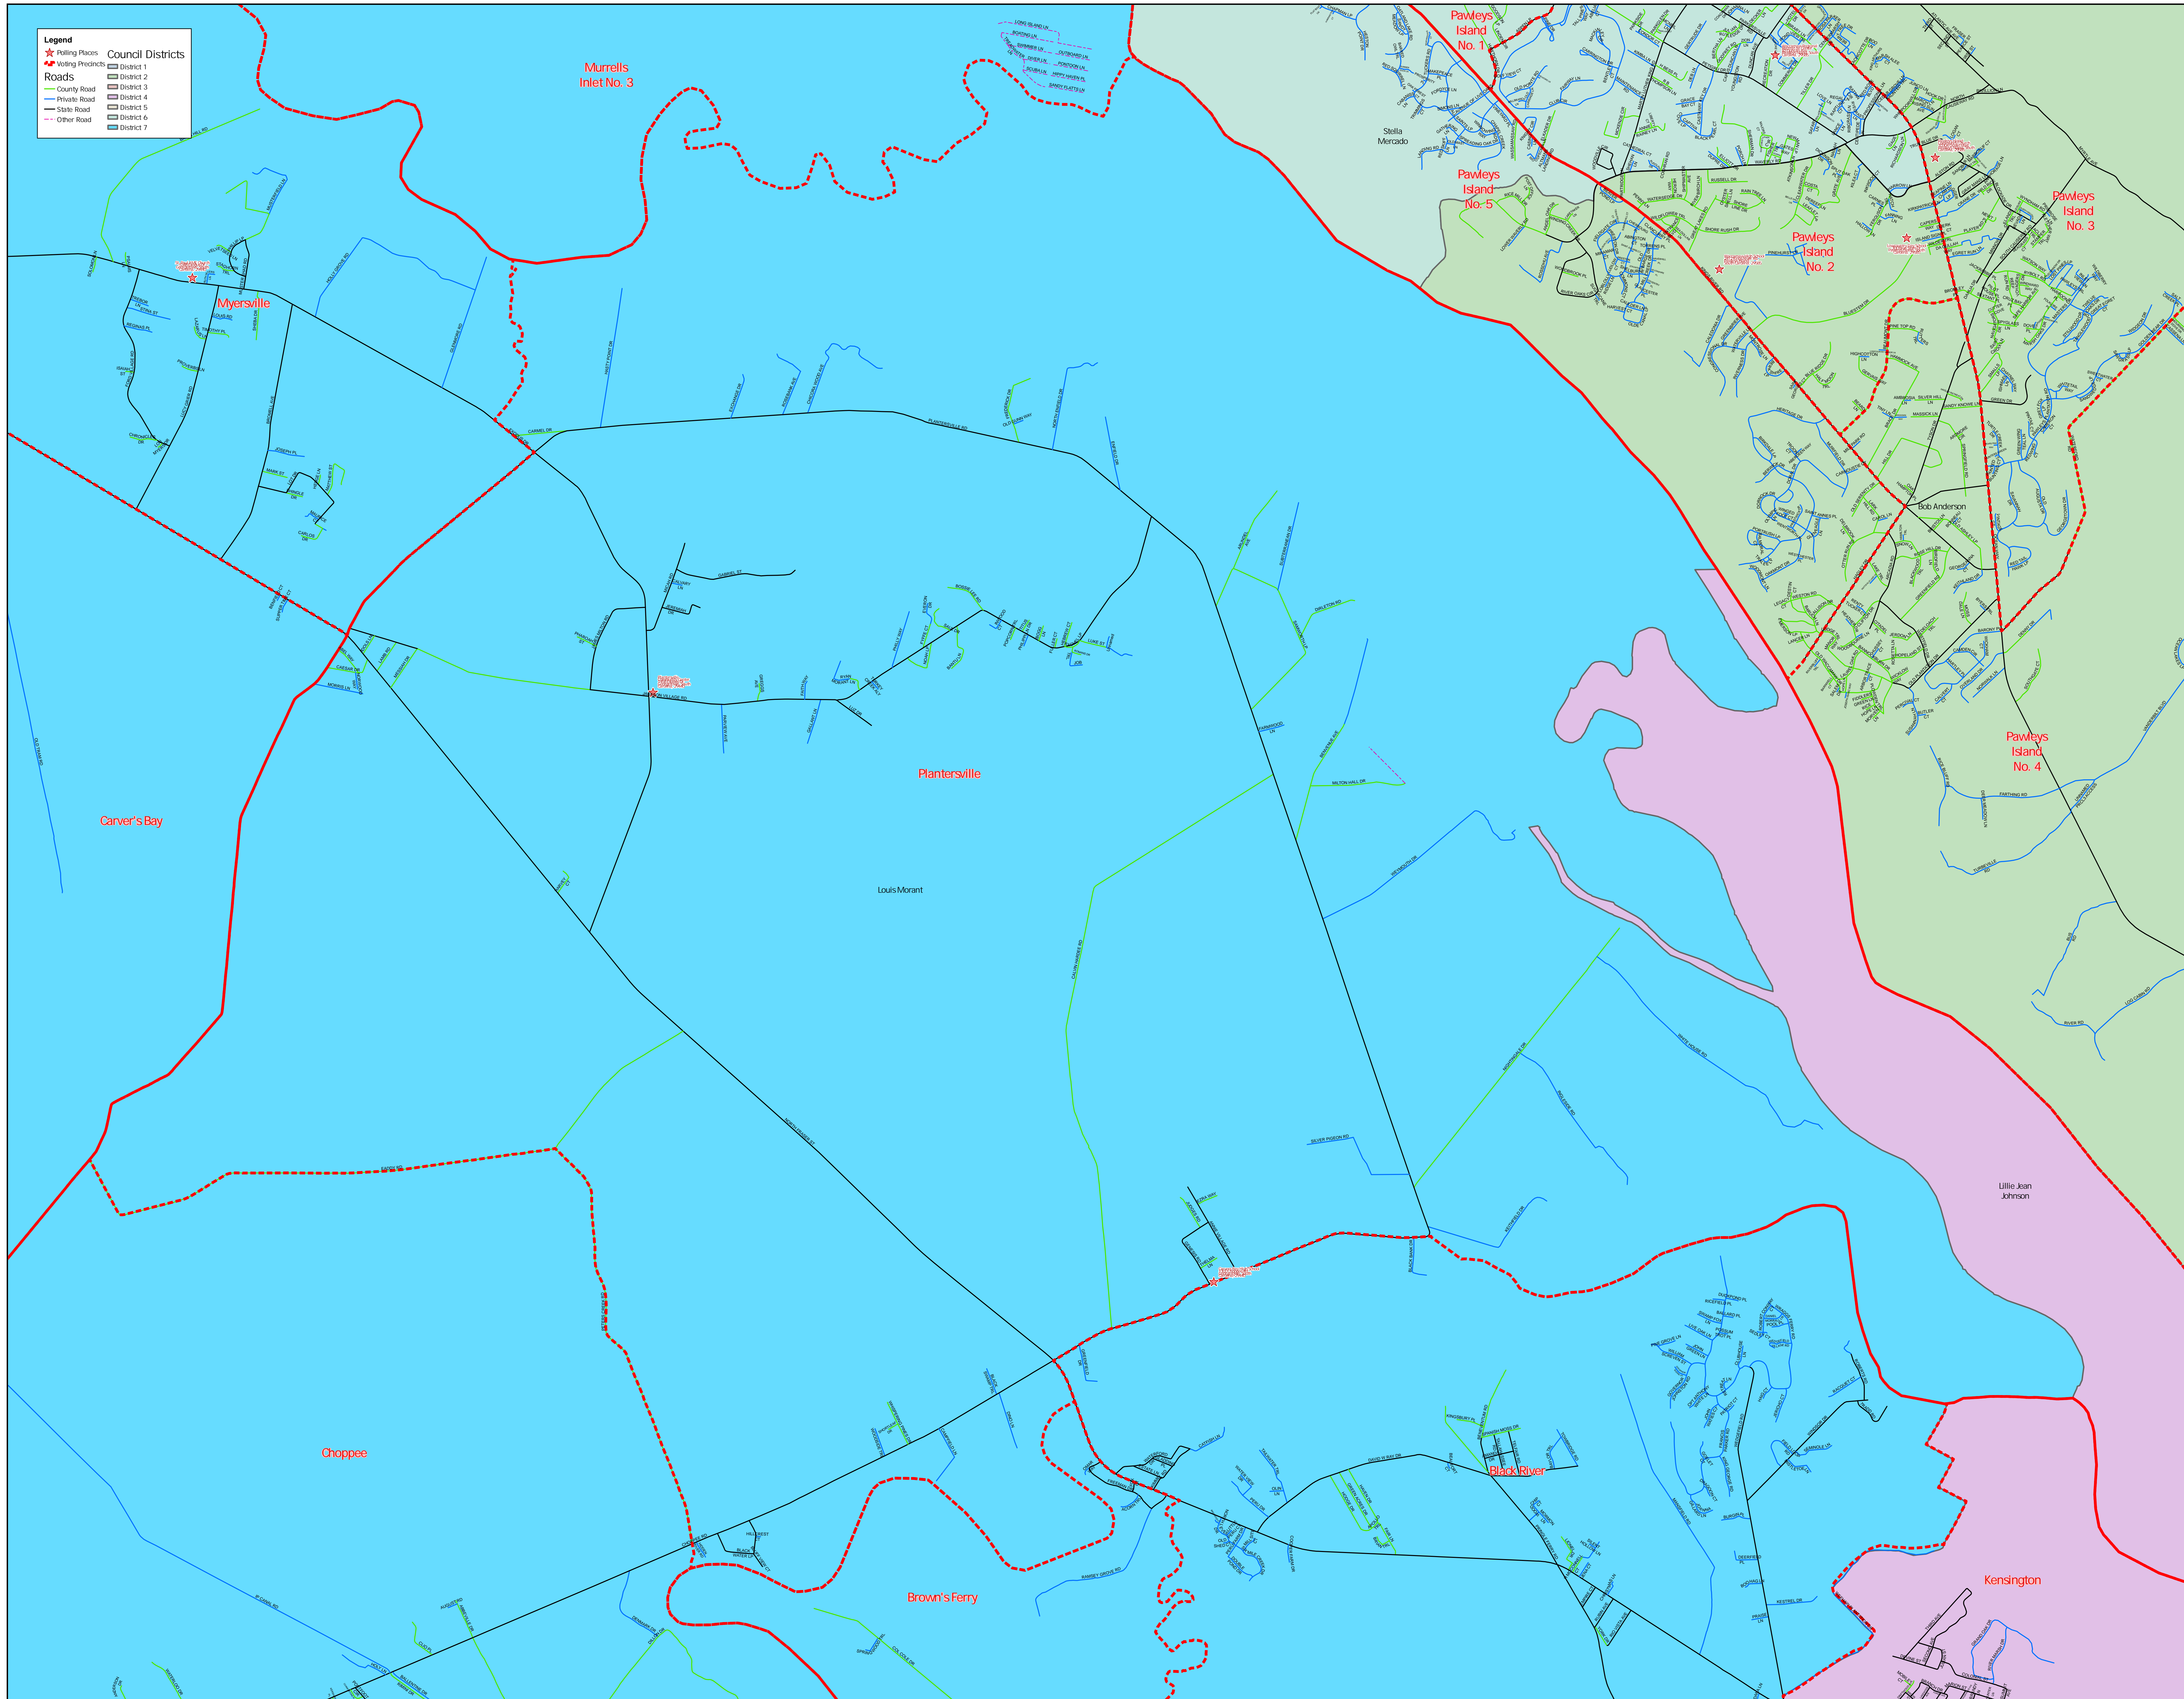

Legend

★ Polling Places
★ Voting Precincts

Council Districts

- District 1
- District 2
- District 3
- District 4
- District 5
- District 6
- District 7

Roads

- County Road
- Private Road
- State Road
- Other Road

SCALE:
1" = 1,800'
1" = 1,320'

PROJECT: GEORGETOWN COUNTY
TITLE: VOTER REGISTRATION
DATE: 9/23/2024
SHEET: M-13

PREPARED BY: COUNTY DEPARTMENT OF PUBLIC SERVICES