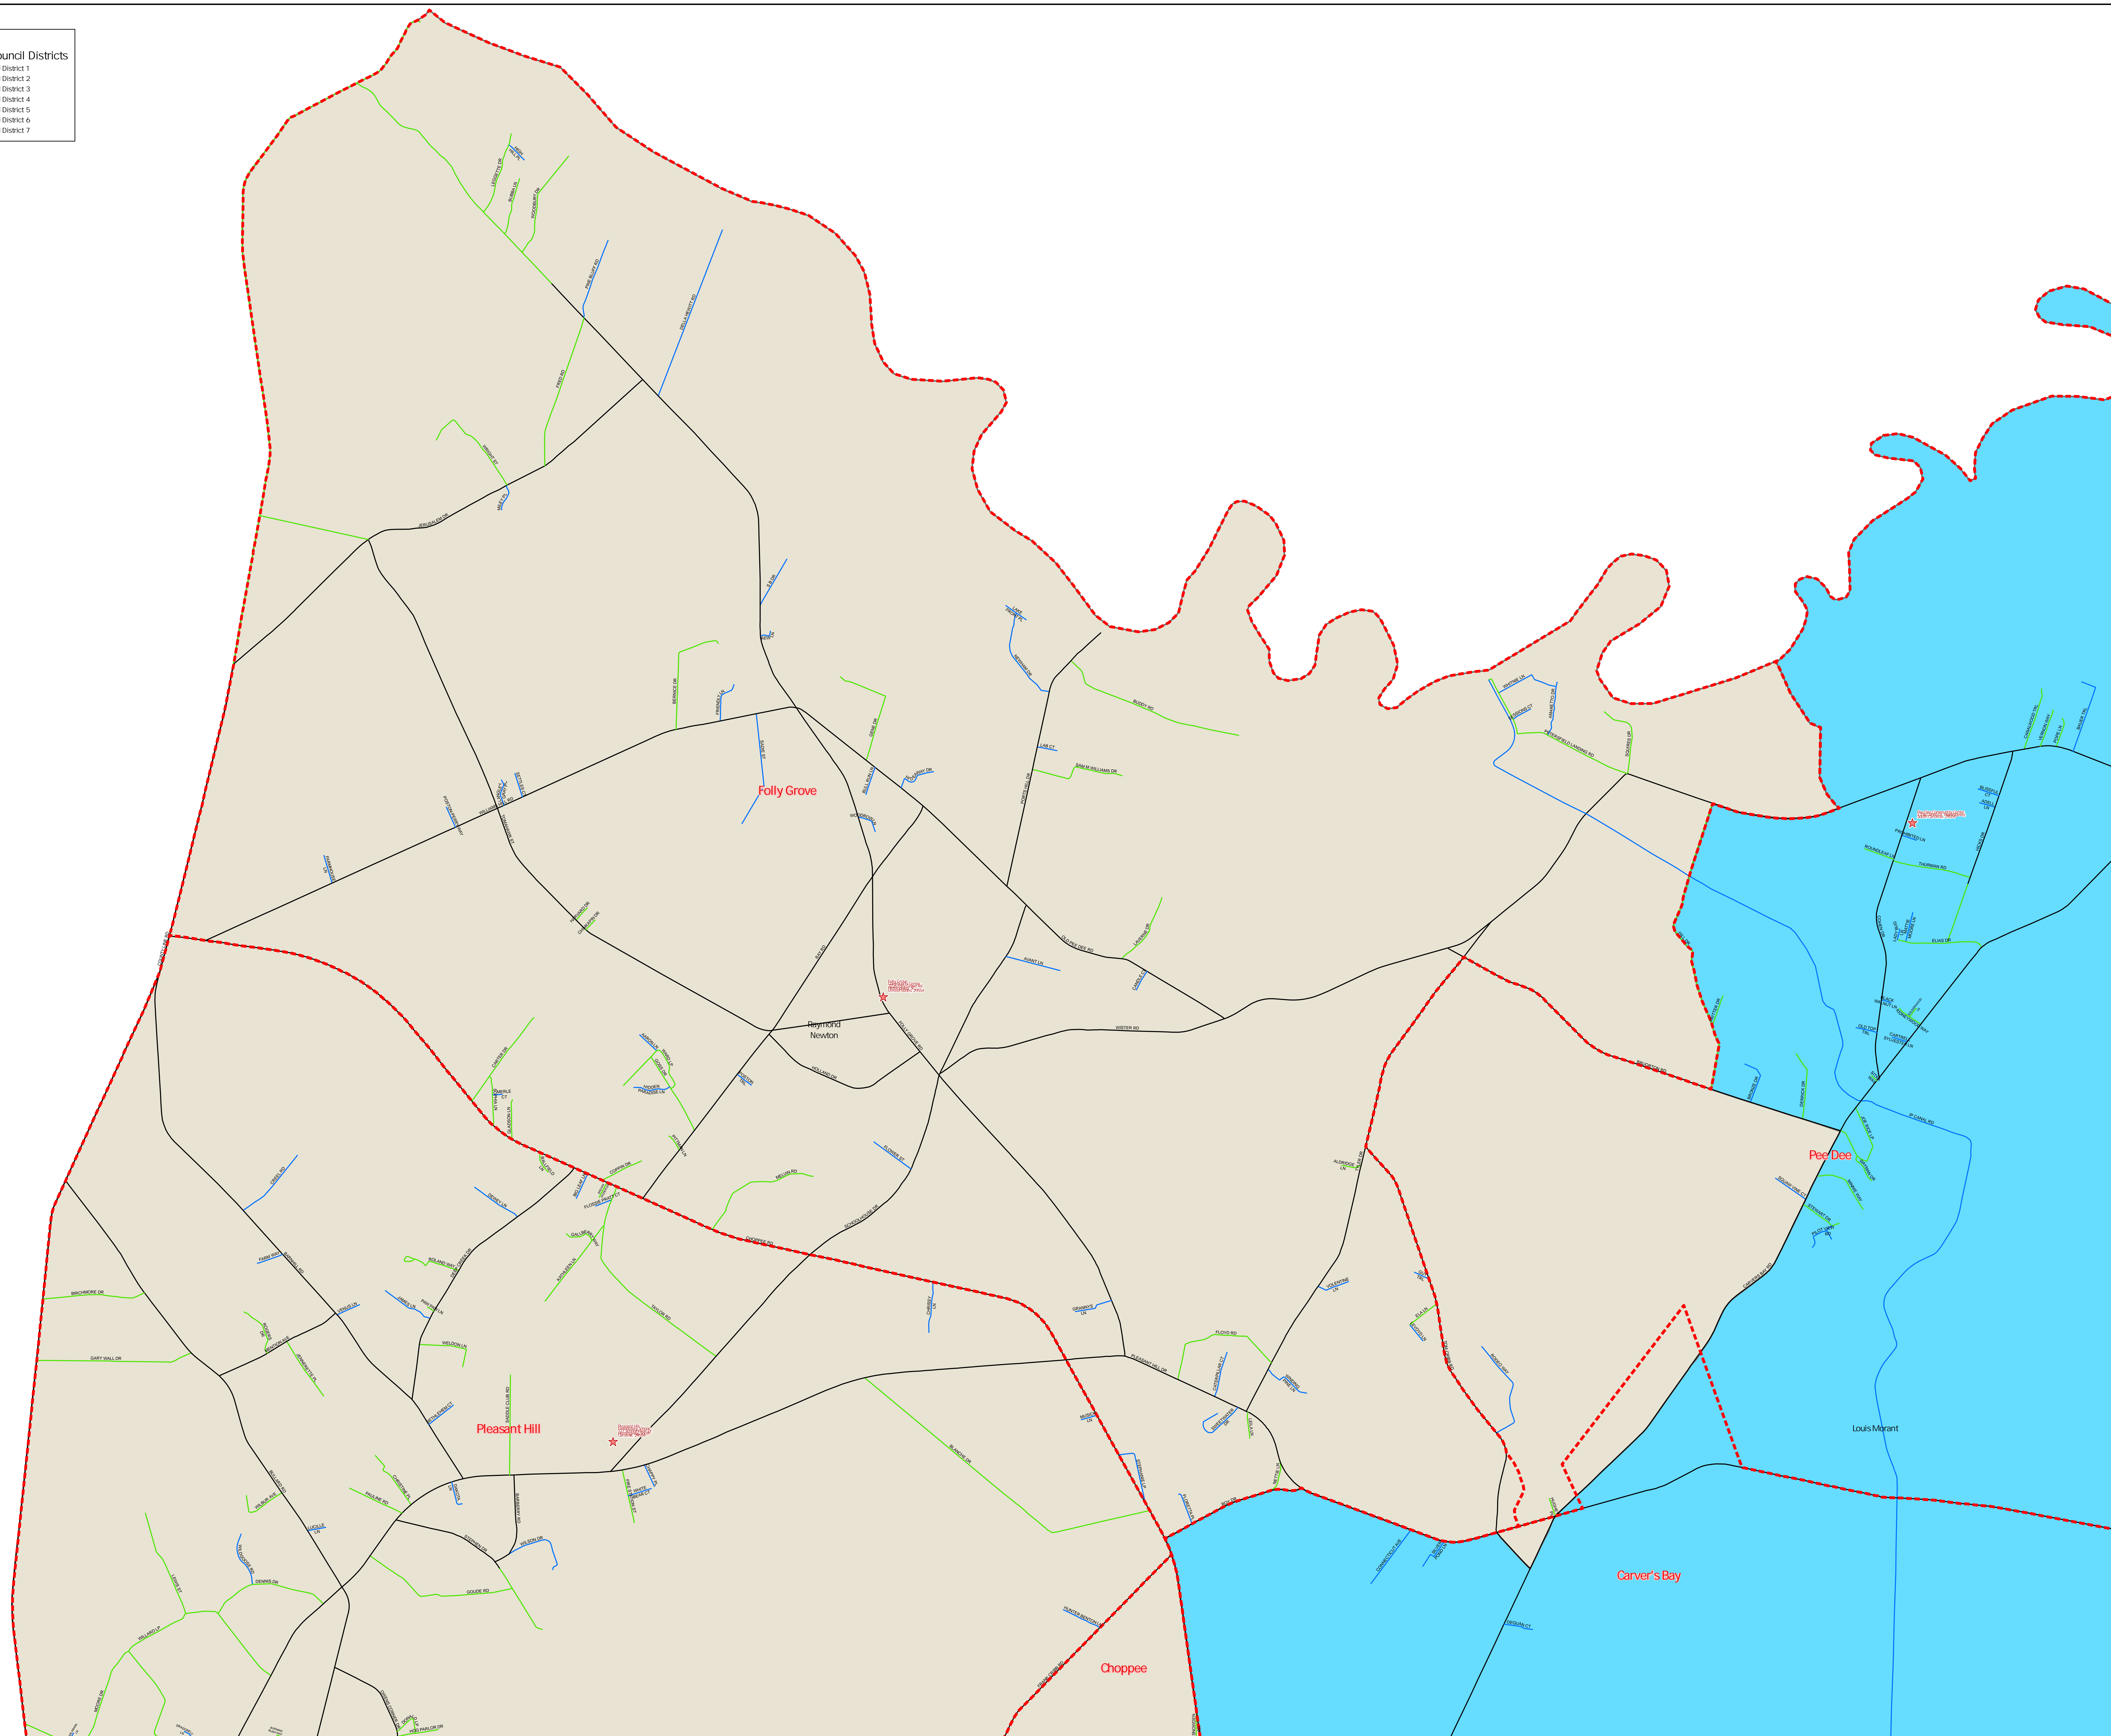

Legend

★ Polling Places
★ Voting Precincts

Roads

- County Road
- Private Road
- State Road
- Other Road

Council Districts

- District 1
- District 2
- District 3
- District 4
- District 5
- District 6
- District 7

PROJECT: GEORGETOWN COUNTY

TITLE: VOTER REGISTRATION

DATE: 9/23/2024

SHEET: M-16

SCALE: 1" = 1.56000 MILES

DEPARTMENT OF PUBLIC SERVICES