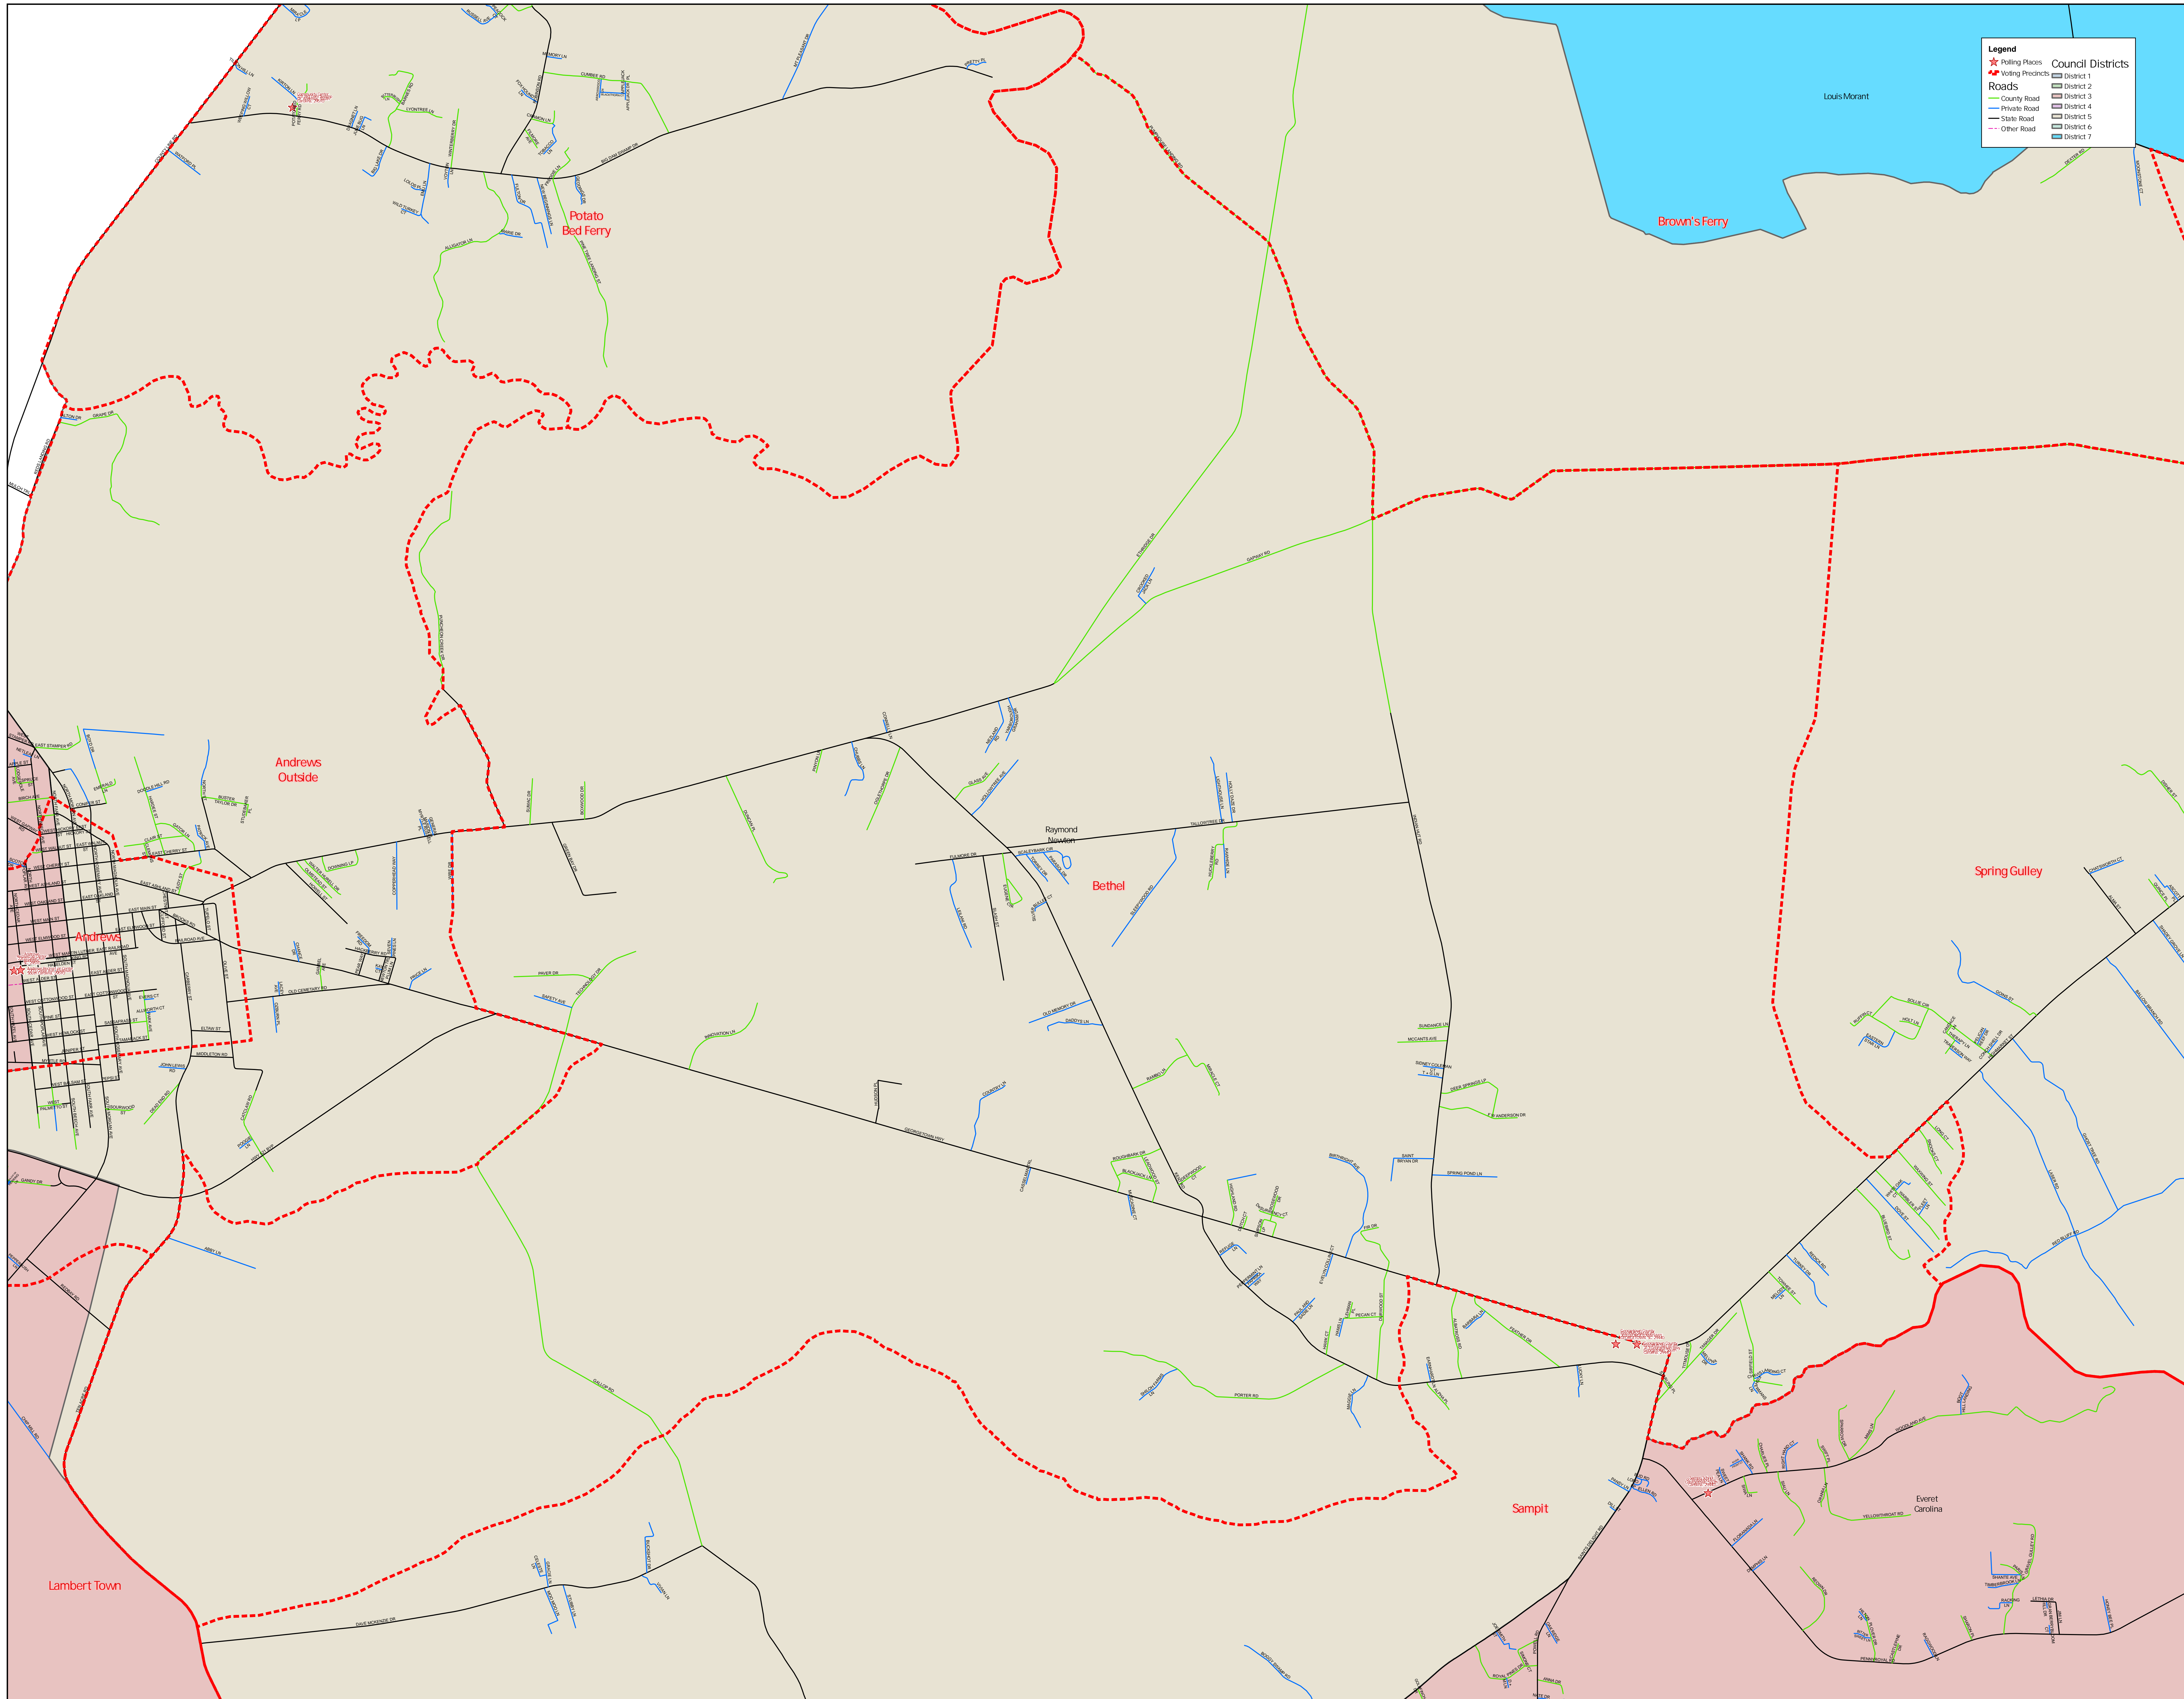

Legend

★ Polling Places	■ Council Districts
★ Voting Precincts	■ District 1
— County Road	■ District 2
— Private Road	■ District 3
— State Road	■ District 4
— Other Road	■ District 5
	■ District 6
	■ District 7

SCALE:
1" = 1,760.000'
1" = 1,320'

PROJECT: GEORGETOWN COUNTY
TITLE: VOTER REGISTRATION
DATE: 9/24/2024
SHEET: M-21