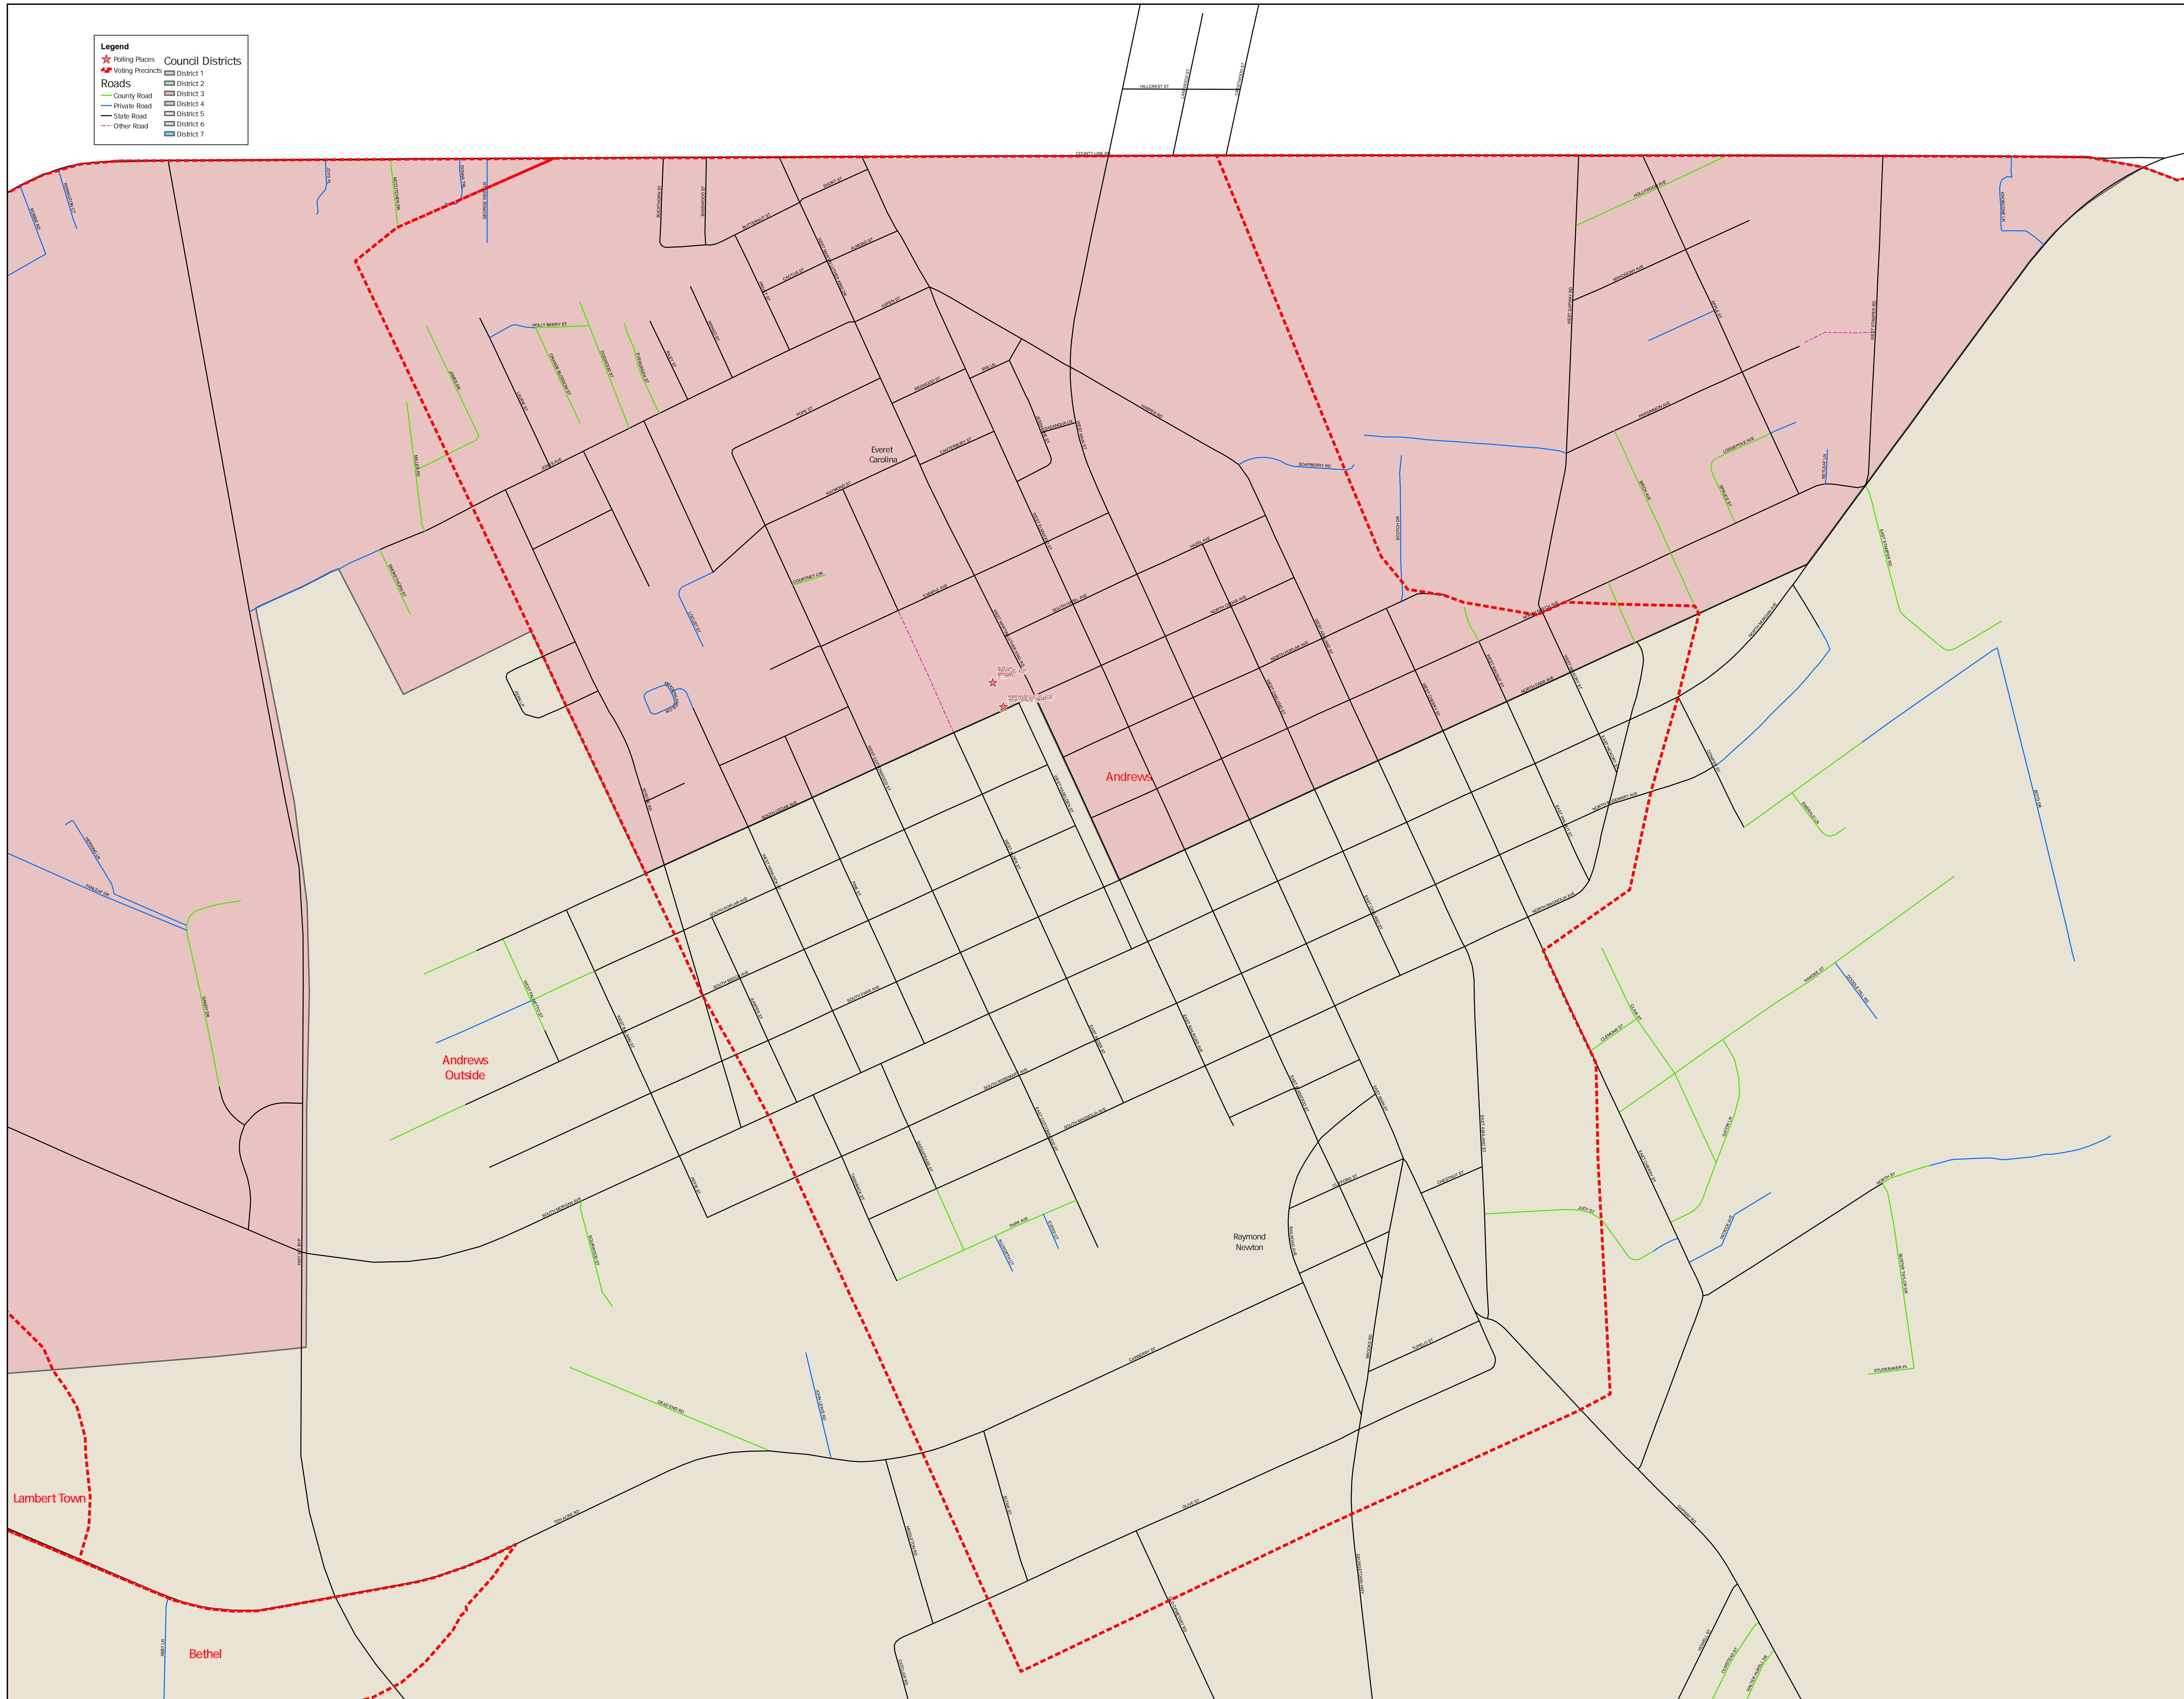

Legend

★ Polling Places
--- Voting Precincts
--- County Road
--- Private Road
--- State Road
--- Other Road

Council Districts

District 1
 District 2
 District 3
 District 4
 District 5
 District 6
 District 7

PROJECT: GEORGETOWN COUNTY
TITLE: VOTER REGISTRATION
DATE: 9/24/2024
SHEET: M-23

SCALE:
1" = 4,000'
1" = 335'

PREPARED BY: COUNTY DEPARTMENT OF PUBLIC WORKS