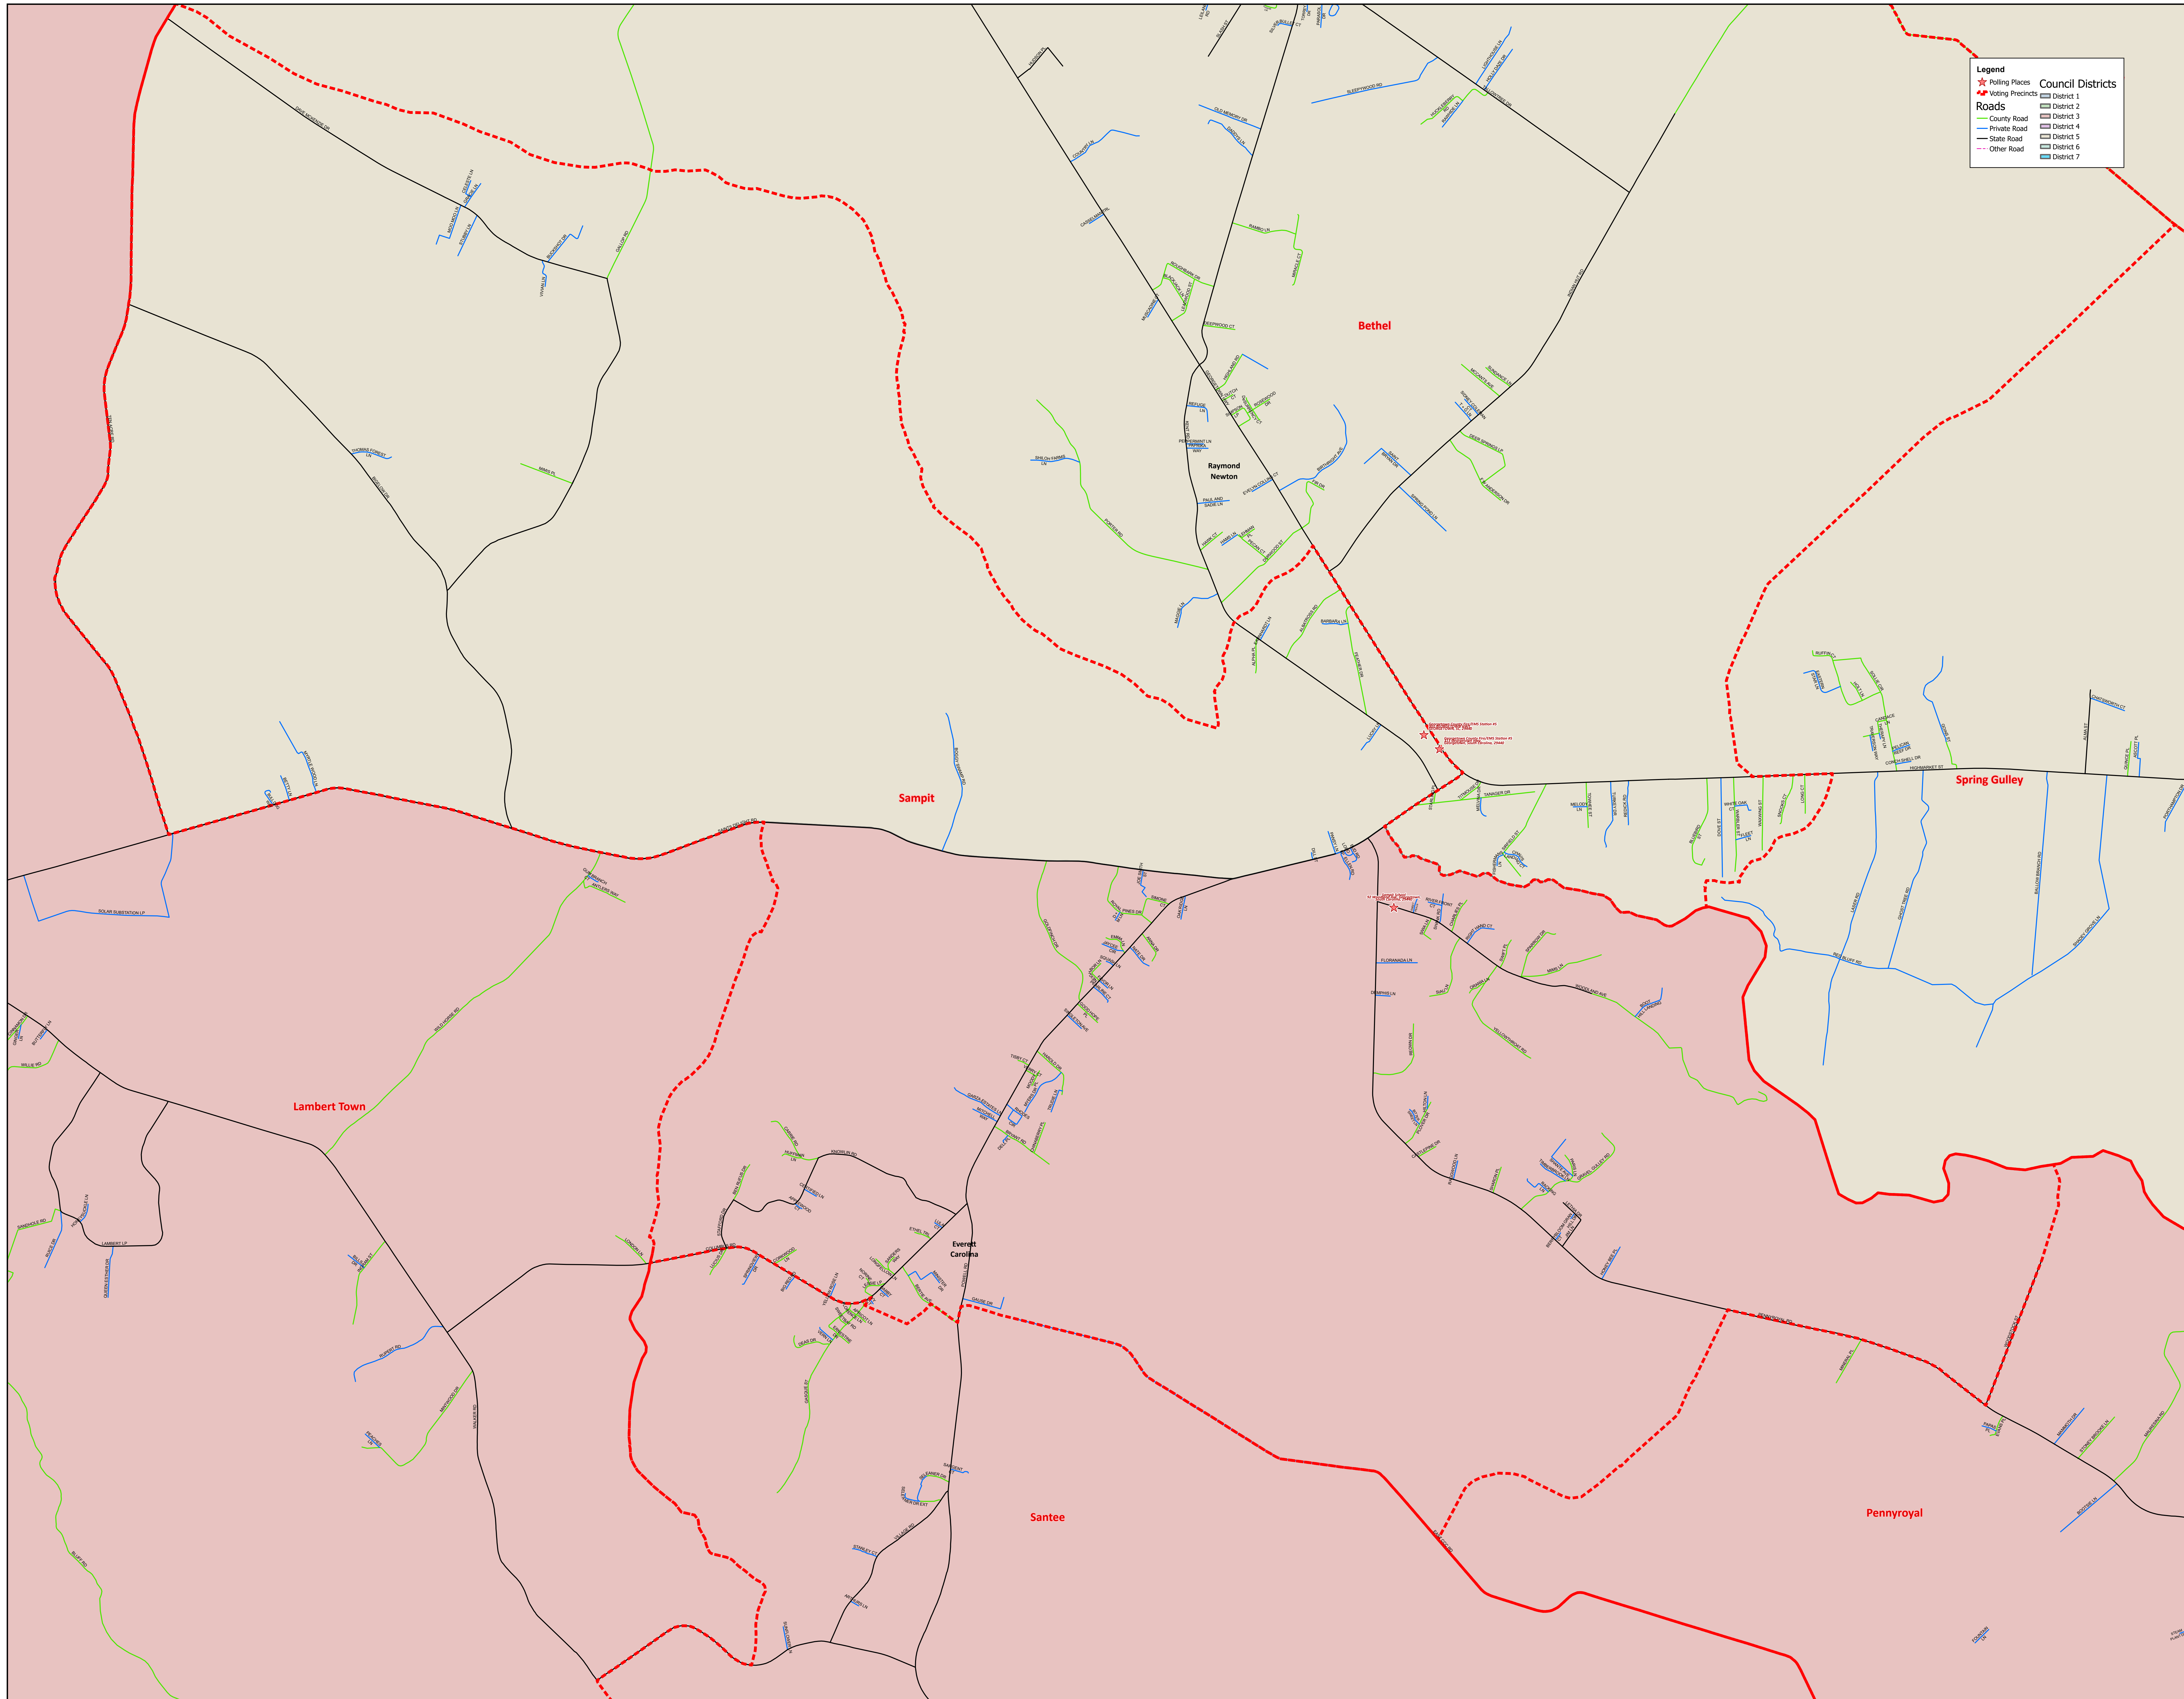

Legend	
	★ Polling Places
	--- Voting Precincts
	— County Road
	— Private Road
	— State Road
	--- Other Road
	□ Council Districts
	□ District 1
	□ District 2
	□ District 3
	□ District 4
	□ District 5
	□ District 6
	□ District 7

PROJECT: GEORGETOWN COUNTY
TITLE: VOTER REGISTRATION
PREPARED BY: GEORGETOWN COUNTY DEPARTMENT OF PUBLIC SERVICES
DATE: 9/25/2024
SHEET: M-25

SCALE:
1" = 1,333'