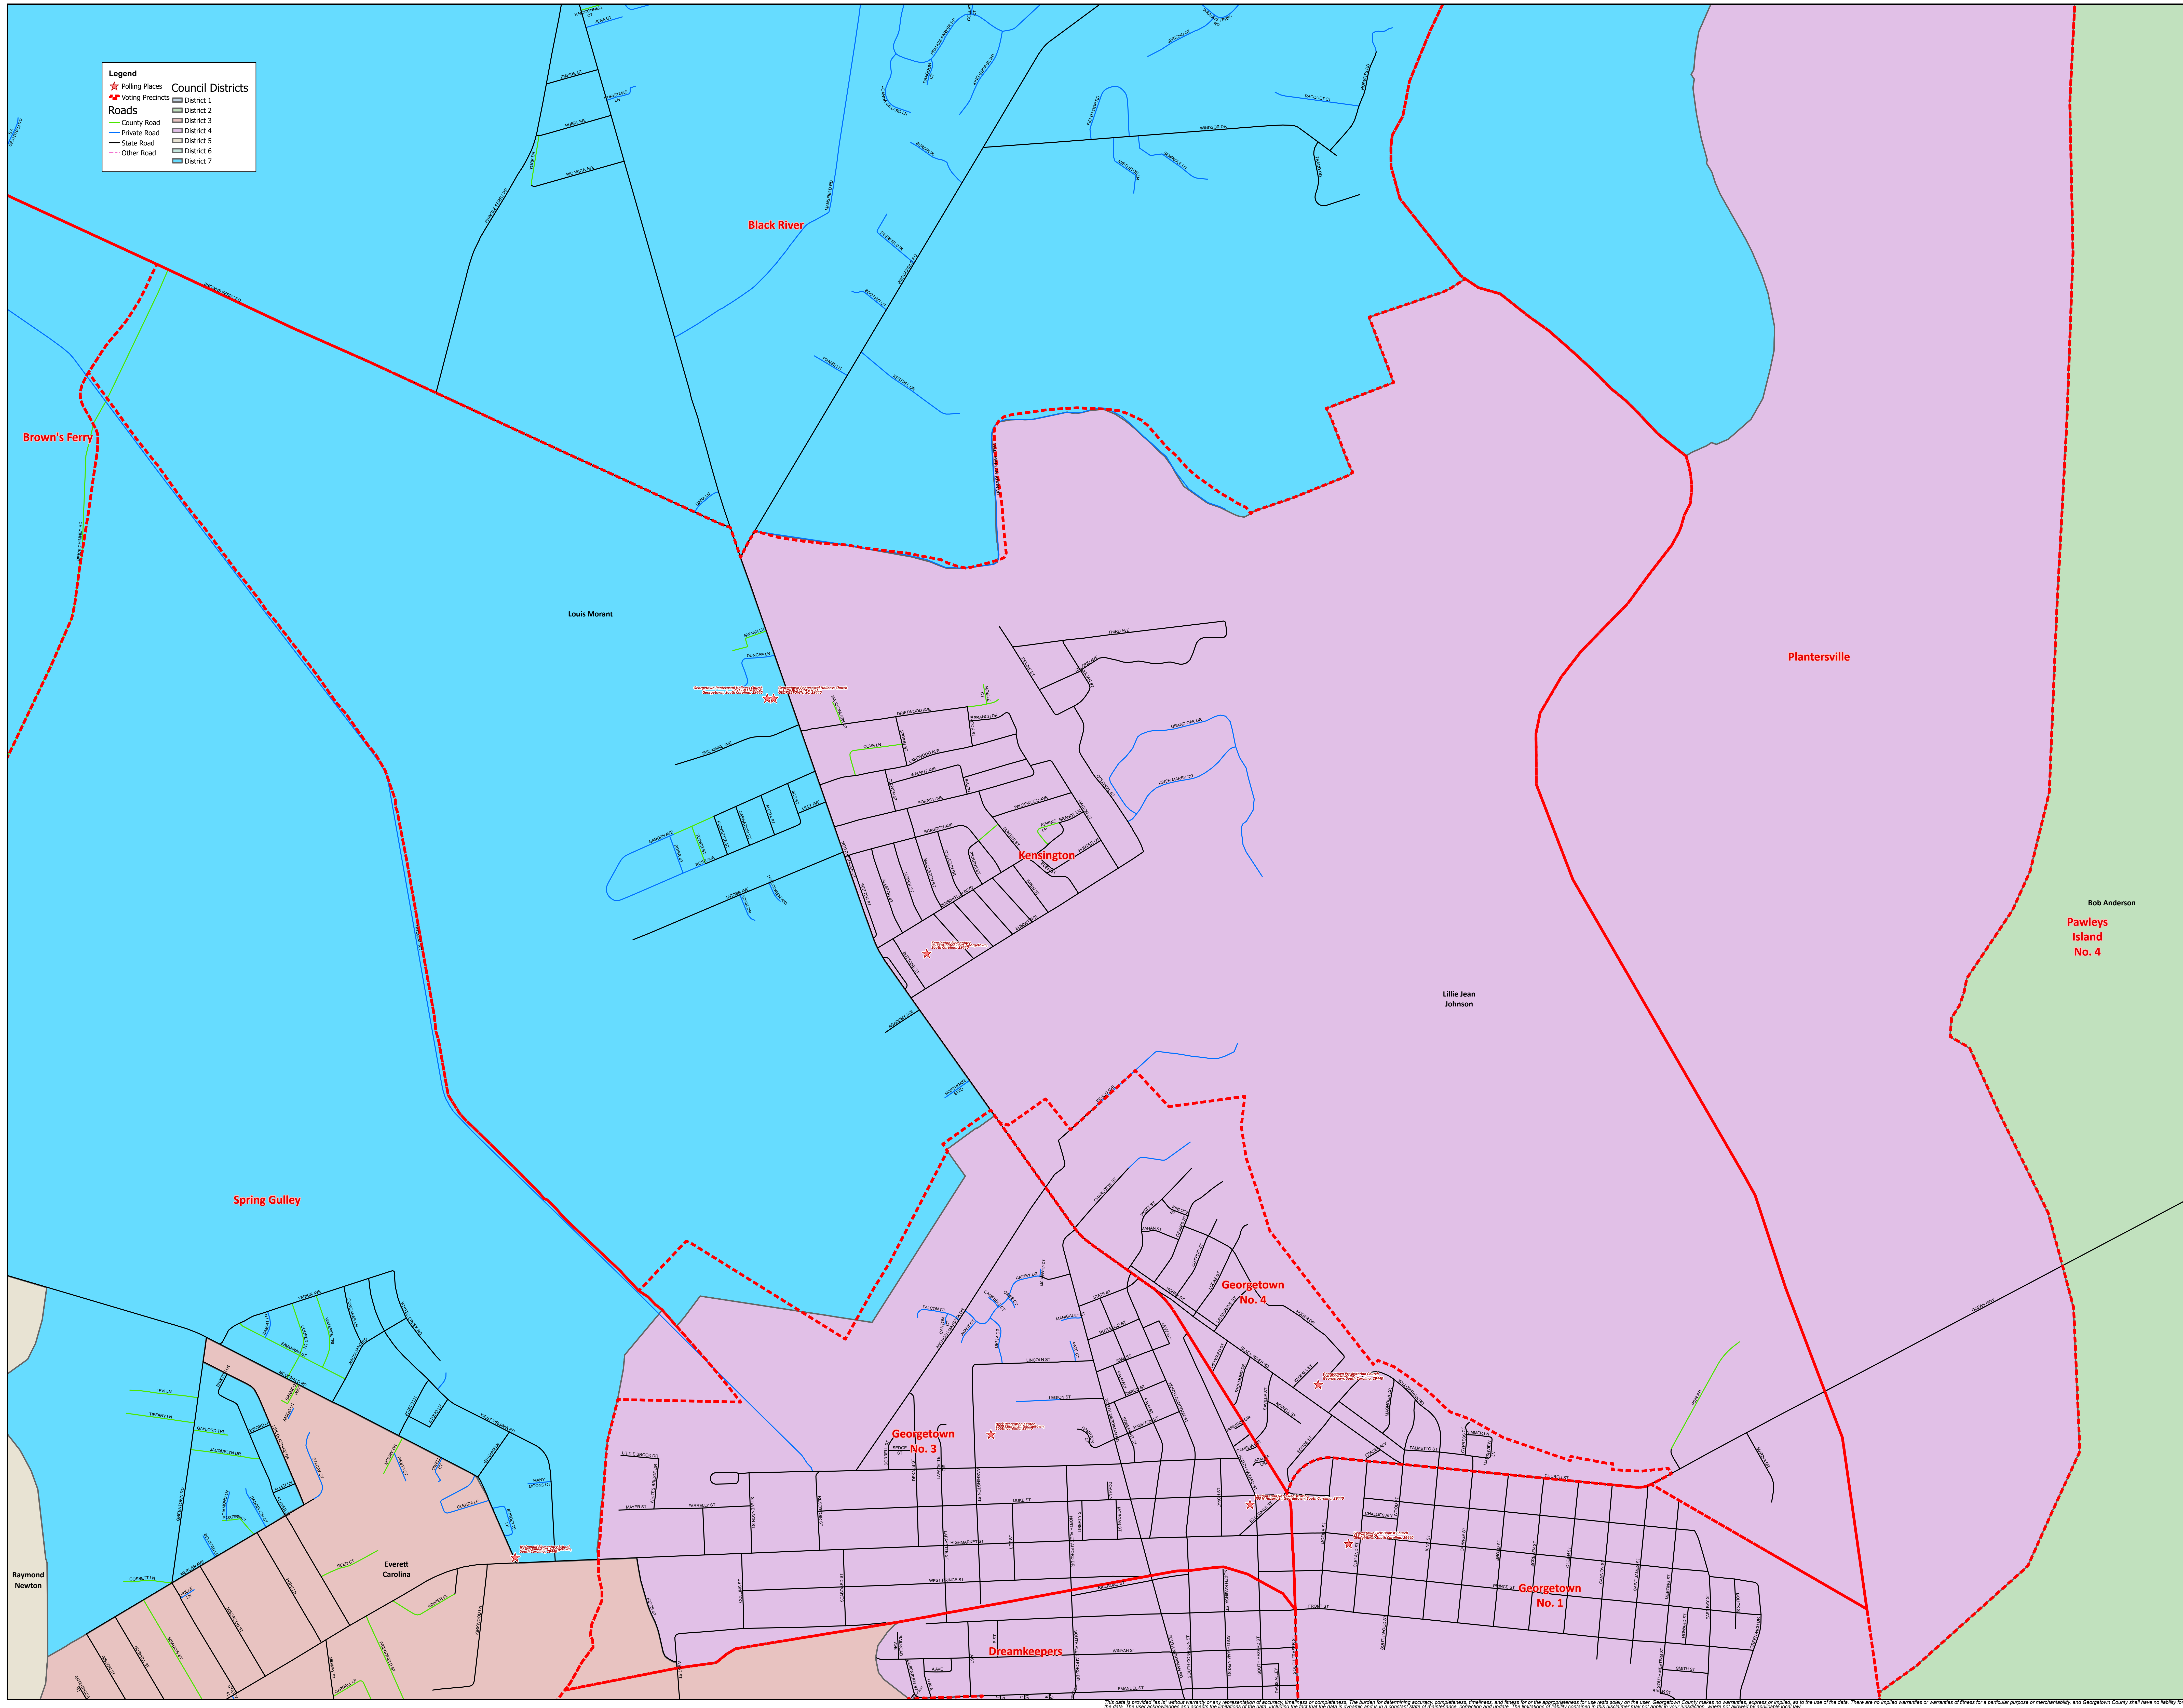

Legend

★ Polling Places	Council Districts
★ Voting Precincts	District 1
Roads	District 2
— County Road	District 3
— Private Road	District 4
— State Road	District 5
— Other Road	District 6
	District 7

SCALE:
1" = 600'

PROJECT: GEORGETOWN COUNTY
TITLE: VOTER REGISTRATION
PREPARED BY:
GEORGETOWN COUNTY DEPARTMENT
OF PUBLIC SERVICES
DATE:
9/25/2024
SHEET:
M-30